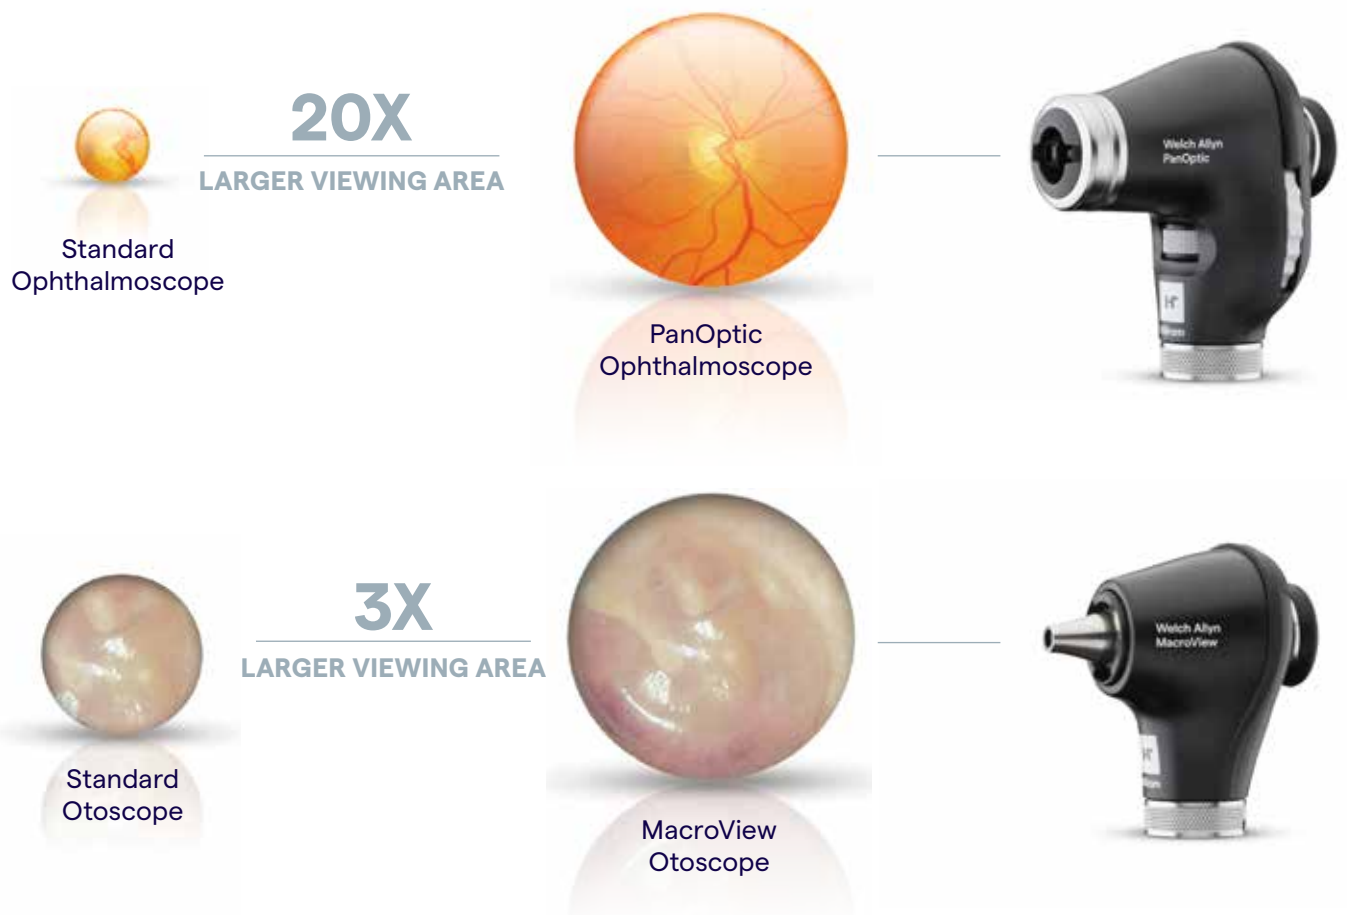

BIGGER, BRIGHTER VIEWS

Examining the structure of the eyes and ears is a fleeting yet critical part of the physical exam. That's why we've listened to countless providers, and have redesigned our otoscopes and ophthalmoscopes for enhanced exams.

Take a closer look with our new **Welch Allyn PanOptic Plus Ophthalmoscope** and **Welch Allyn MacroView Plus Otoscope** with bright, white LED technology.

PANOPTIC PLUS OPHTHALMOSCOPE

- Re-designed with a familiar form factor
- Long-lasting LED illumination
- QuickEye™ alignment technology helps you direct the patient's gaze for better optic disc alignment

MACROVIEW PLUS OTOSCOPE

- Focus-free design
- Long-lasting LED illumination
- For brighter views, pair with new Welch Allyn LumiView™ Clear Single-Use Ear Specula