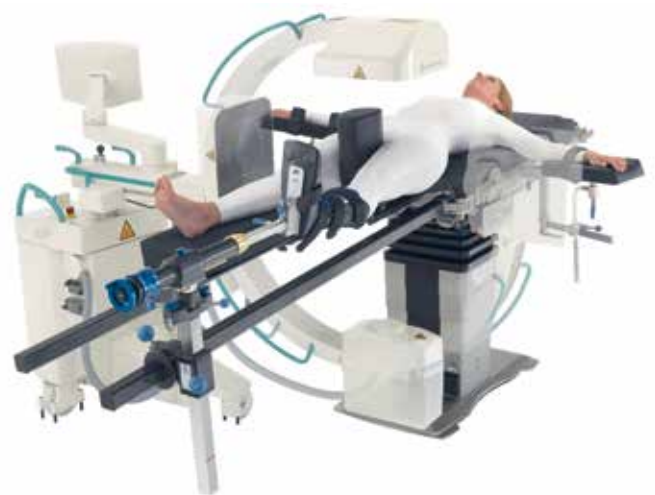

One touch position recall

Hillrom is a part of Baxter

**Baxter**

## WITH A STRONG FOUNDATION, ANYTHING IS POSSIBLE

Our versatile, easy-to-use table platform sustains the volume and variety of procedures you face every day, by helping you support your patients and streamline your workflow. Because the right surgical table isn't just a table – it's the foundation on which care happens.

### Intuitive – quick set up

Hillrom Surgical Tables are quick to set up and easy to use with lightweight components, self-aligning hook coupler system, and an intuitive remote control.

### 360° Imaging simplified

Hillrom Surgical Tables with radiolucent tabletop and carbon fiber equipment make 360° imaging simple. You can also position a C-arm where needed with convenient longitudinal sliding range.